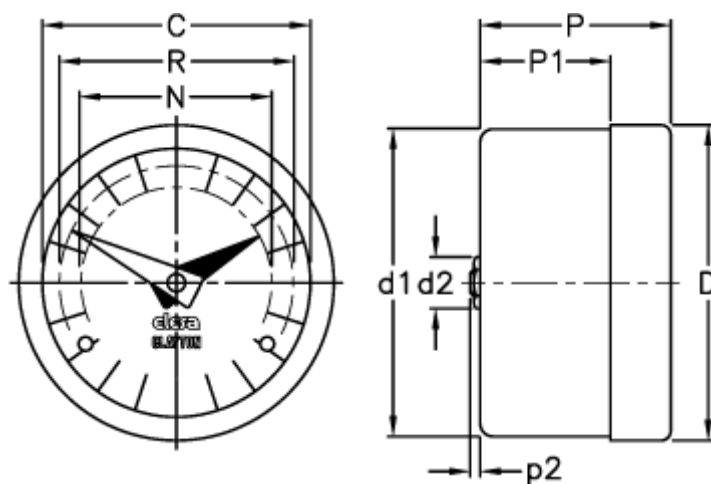

Article number: 2307020100
Description: E+G Gravity indicator
GA01-0012-S+GLIC

Measures

C = 42	R = 37
D = 49.6	
D1 = 48.3	
d2 = 8	
N = 30	
P = 30	
P1 = 20.5	
p2 = 1.6	